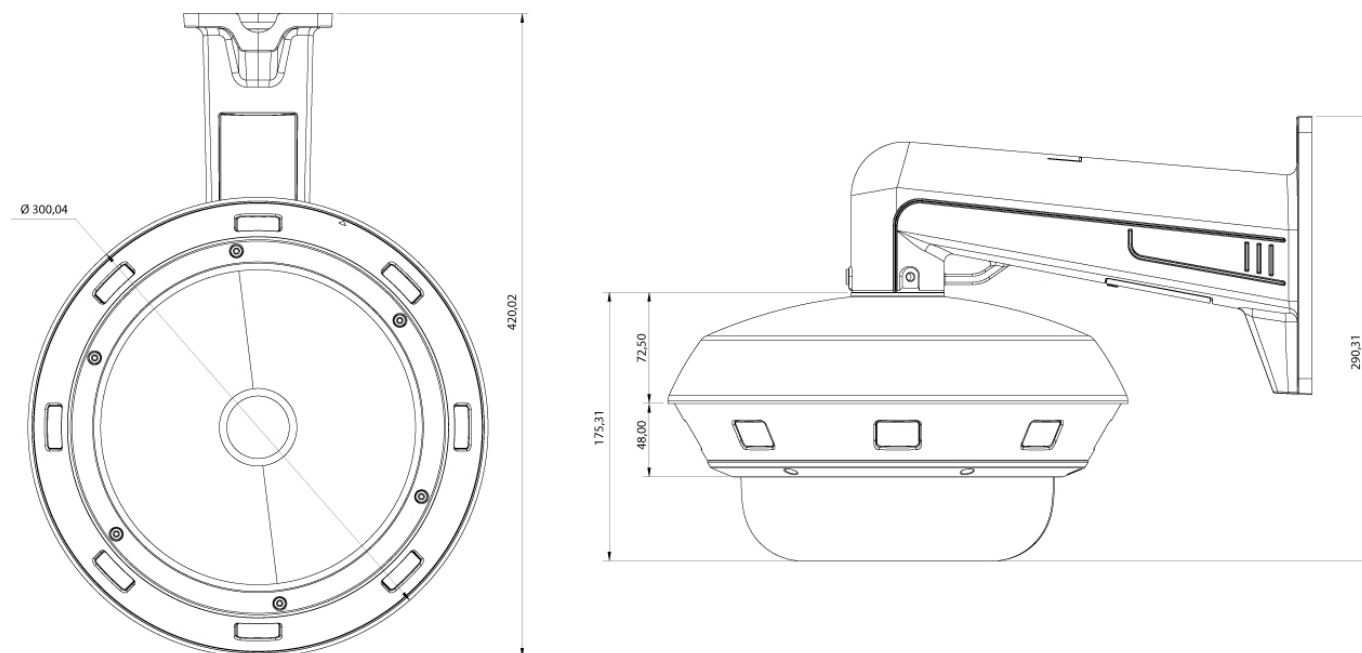

INM-78M2812M0A

Technical Drawing

Maße / Dimensions in mm

eneo is a registered trademark of
VIDEOR E. Hartig GmbH
Carl-Zeiss-Straße 8

63322 Rödermark, Deutschland

Phone: +49 6074 - 888 - 300
Fax: +49 6074 - 888 - 100
E-Mail: info@eneo-security.com
Web: www.eneo-security.com

Stay informed and subscribe
to the eneo newsletter