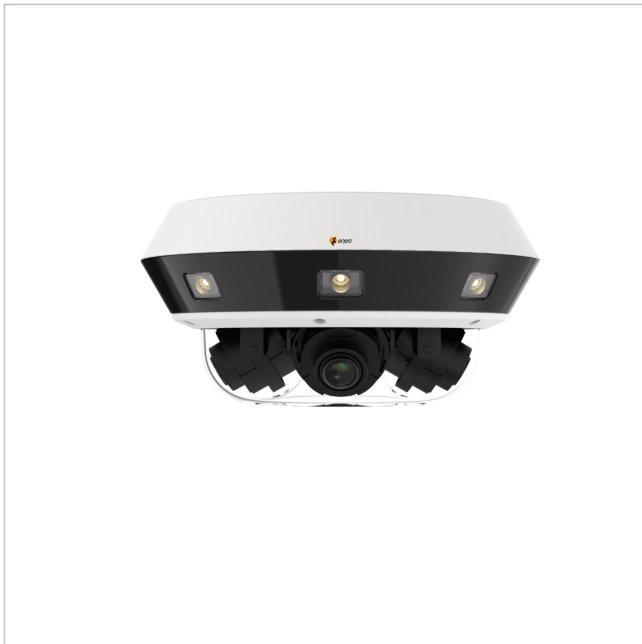

INM-78M2812M0A

SKU: 236668

Network Multisensor camera, 4x 3840x2160, Day&Night, 2,8-12mm IR, White light, WDR, IK10, IP67

Main Features

- Multidirectional camera 4x 1/1.8" CMOS
- Max. Resolution 3840 x 2160, frame rate 25fps
- Lenses with motorised focal length 2.8-12mm
- AI analysis functions including object classification
- Smart codec H.265/H.264, multi-streaming
- Browser-independent (Edge, Safari, Firefox, Chrome)

- Supports T-WDR, BLC, HLC and 3D DNR
- Supports ONVIF profiles G, S and T
- Integrated IR and white light illumination
- 12VDC, 24VAC or PoE++ (IEEE 802.3bt)
- For outdoor use IP67, vandalism protected IK10
- Wall bracket and PoE injector included

Specifications

General:	
Dimensions (HxWxD)	146x300mm
Illumination	8x Dual Illuminator, Infrared, White light
SDK	upon request
Sunshield	no
Text display	ON/OFF switchable
Series	eneo IN-Series
Camera Type	Multisensor Camera
Housing	Outdoor
Color (housing)	Pantone P 179-1, RAL9003
Color (bubble)	clear